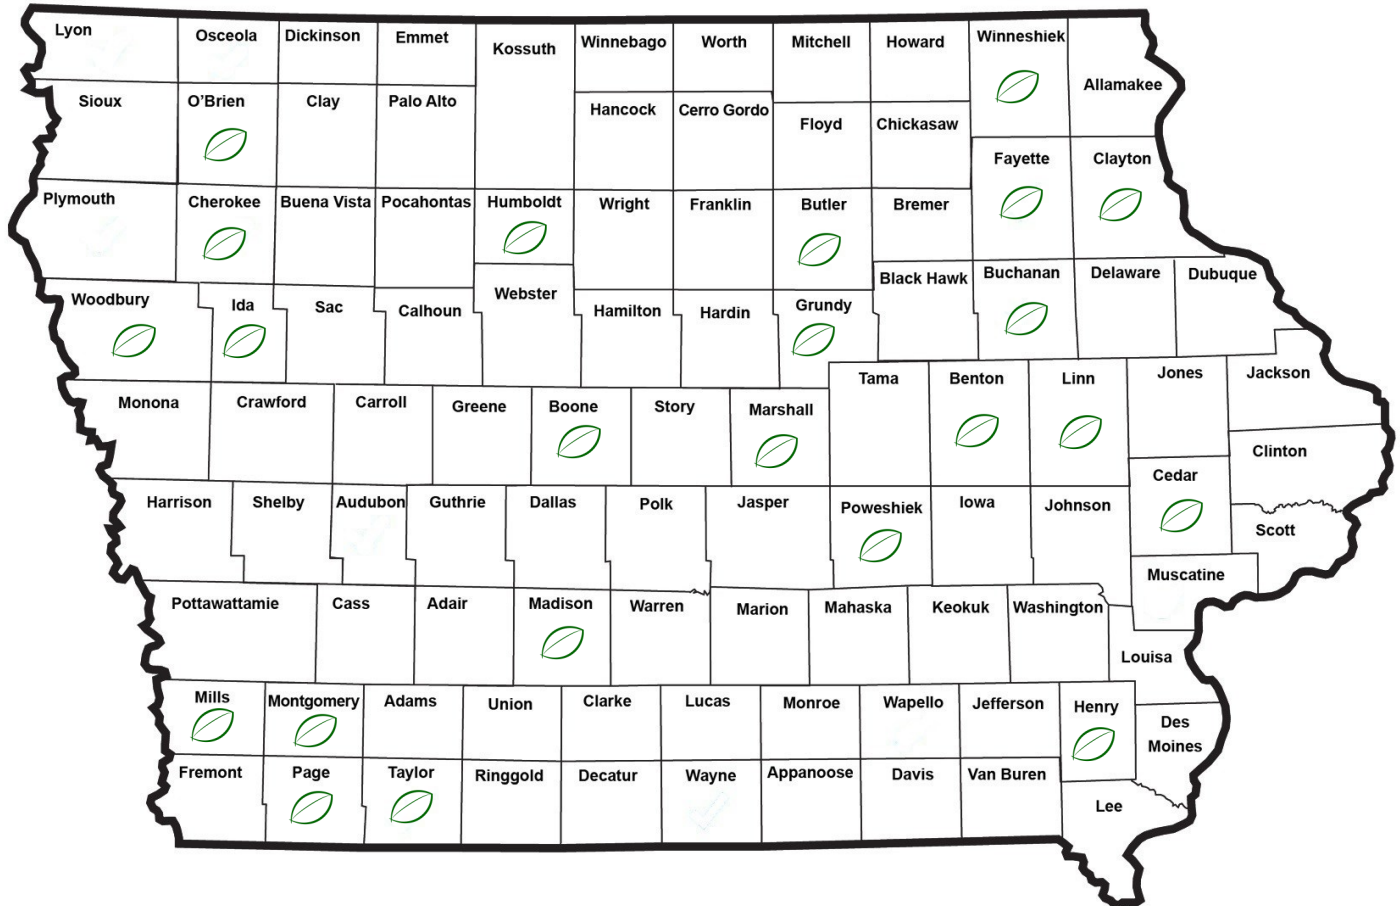

Farmers Experienced in Successful Cover Crop Use

These Iowa farmers have graciously offered to assist new cover crop users by offering information or answering any questions on the use and management of cover crops. There are many resources available but if you're not sure where to turn for advice on cover crops, please feel free to contact any of these farmers listed below.

Benton County

Hank Wehrman
319-444-0158
hwehrman@iowatelecom.net
Crops: corn, soybeans and hay
Cover crop: cereal rye and radishes
Livestock: cow/calf

Boone County

Jeremy Gustafson
515-291-0675
jkgfarms@gmail.com
Crops: corn, soybeans and sweet corn
Cover crop: cereal rye and mixes
Livestock: hogs

Cedar County

Mark Quee
319-530-3782
farm@scattergood.org
Crops: vegetables, organic
Cover crop: all
Livestock: sheep, chickens

Cherokee County

Nathan Anderson
515-708-5199
N8andy@gmail.com
Crops: corn, soybeans, hay and non-GMO
Cover crop: cereal rye and winter wheat
Livestock: cow/calf