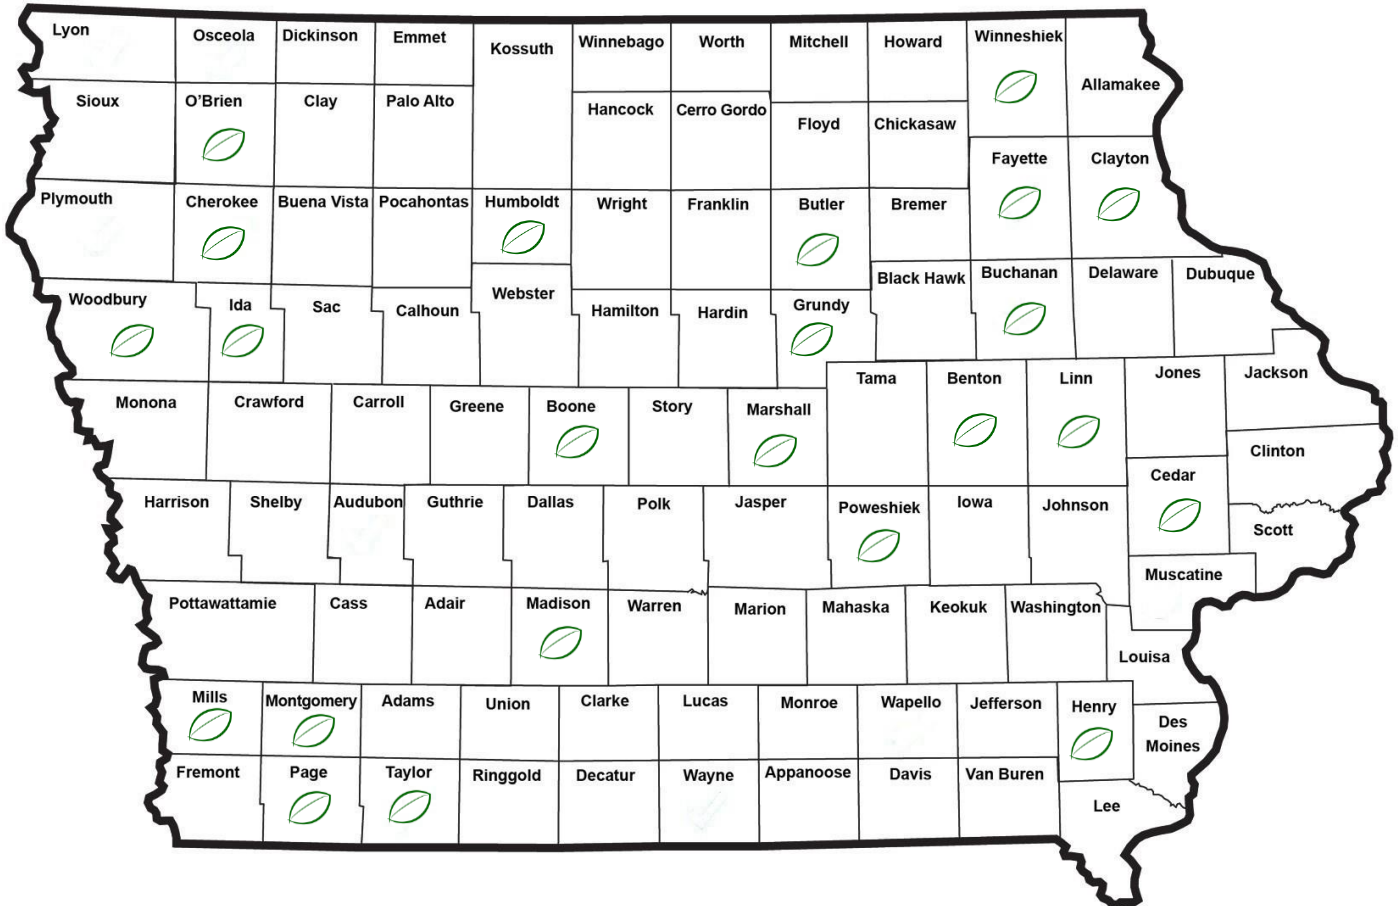

## Farmers Experienced in Successful Cover Crop Use

These Iowa farmers have graciously offered to assist new cover crop users by offering information or answering any questions on the use and management of cover crops. There are many resources available but if you're not sure where to turn for advice on cover crops, please feel free to contact any of these farmers listed below.

### Benton County

Hank Wehrman  
319-444-0158  
[hwehrman@iowatelecom.net](mailto:hwehrman@iowatelecom.net)  
Crops: corn, soybeans and hay  
Cover crop: cereal rye and radishes  
Livestock: cow/calf